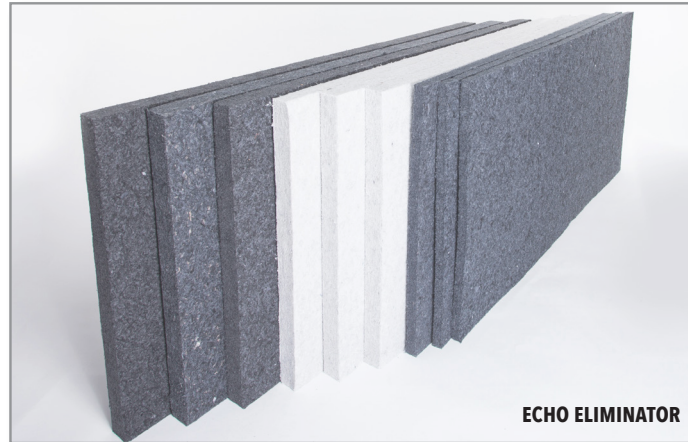

The Insul-Knife

Makes Quick Clean Cuts for Echo Eliminator and UltraTouch

The Insul-Knife is a no-gimmick answer to getting a quick, clean cut for UltraTouch insulation and Echo Eliminator Cotton Panels. It looks like a saw but cuts more like a razor. The cut is clean and precise. The blade is re-sharpened with ease. A molded sheath safely shields the blade when it is not in use.

Includes: *Insul-Knife and Sharpener.*

Test Reports & Additional Information Can be Found at:

<https://www.acousticalsurfaces.com/wall_insulation/insul_knife.htm>